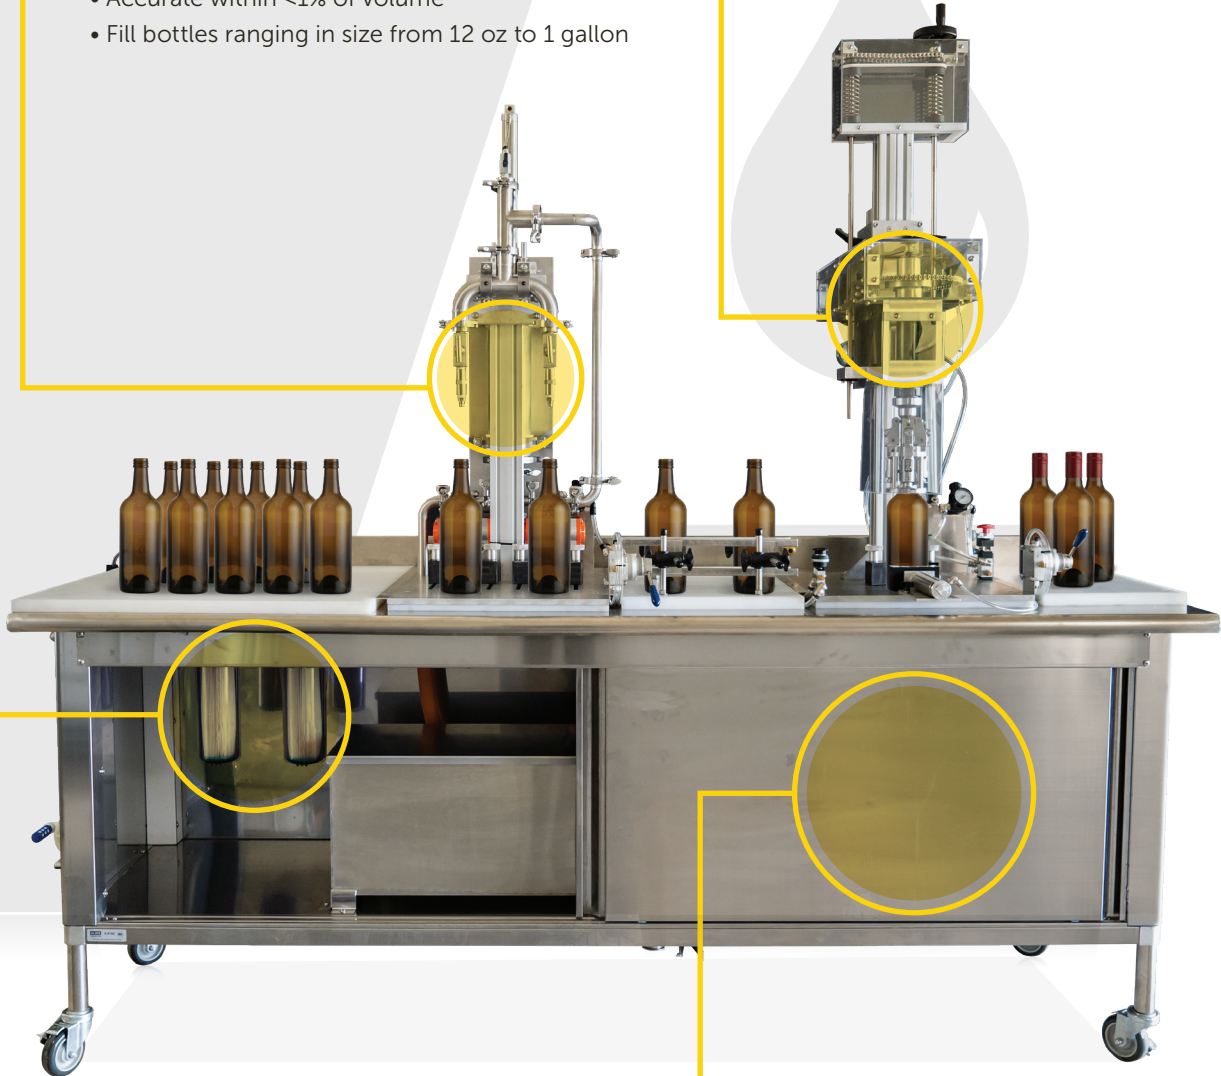

Patriot Fill Station

ABE
BEVERAGE EQUIPMENT

In response to a growing demand for affordable filling and capping equipment, ABE Beverage Equipment has engineered the one-of-a-kind, pneumatically operated Patriot Fill Station. With an exceptionally creative bottle filling design utilizing piston-displacement technology and a comprehensive range of options for applying and tightening either ROPP, natural or silicon corks, and even tamper-evident screw caps, the Patriot Fill Station brings excellent quality and product control to a new level for small-scale packaging operations.

Filtration Station

- Wide variety of filter options available
- Stainless steel transfer tank with sealed lid
- Stainless steel sanitary connections

Operations Cabinet

- Heavy duty stainless steel storage cabinet
- Sliding doors for clean operation
- Mobile options available

Patriot Fill Station

General Specifications

- Pneumatic controls for safe operation; no electrical connection required
- One pneumatic connection to operate all equipment
- Semi-automatic operation

Compatible Bottles/Closures

- Fill bottles ranging in size from 12 oz to 1 gallon
- Accepts glass, plastic, and aluminum bottles
- 28 mm to 38 mm tamper-evident cap sizes
- Works with ROPP, natural and synthetic corks

Your Complete Package