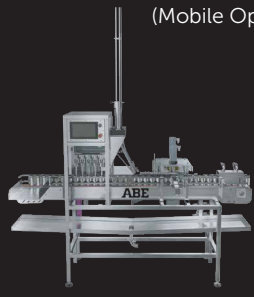

LabelMax90

Victory100

AutoPak

CraftCan15
(Upgrade to 35cpm)

CraftCan35

CraftCan Duo8
(Upgrade to 90cpm)

CraftCan Duo16

	Watermark	Watermark	Watermark	Watermark
	Watermark	Watermark	Watermark	Watermark
	Watermark	Watermark	Watermark	Watermark
	Watermark	Watermark	Watermark	Watermark
	Watermark	Watermark	Watermark	Watermark
	Watermark	Watermark	Watermark	Watermark
	Watermark	Watermark	Watermark	Watermark
	Watermark	Watermark	Watermark	Watermark
	Watermark	Watermark	Watermark	Watermark
	Watermark	Watermark	Watermark	Watermark

ABE CANNING LINE OPTIONS (Mobile Option Available)

CraftCan15
(Upgrade to 35cpm)

CraftCan35

CraftCan Duo8
(Upgrade to 90cpm)

CraftCan Duo16

Recommended Auxiliary Equipment

Manual Twist Rinser

Feed Table
(Elevated Available)