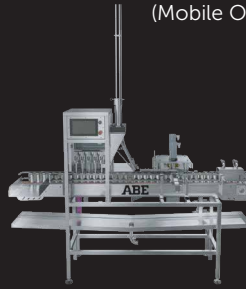

LabelMax90

Victory100

AutoPak

CraftCan15
(Upgrade to 35cpm)

CraftCan35

CraftCan Duo8
(Upgrade to 90cpm)

CraftCan Duo16

	Watermark	Watermark	Watermark	Watermark
	Watermark	Watermark	Watermark	Watermark
	Watermark	Watermark	Watermark	Watermark
	Watermark	Watermark	Watermark	Watermark
	Watermark	Watermark	Watermark	Watermark
	Watermark	Watermark	Watermark	Watermark
	Watermark	Watermark	Watermark	Watermark
	Watermark	Watermark	Watermark	Watermark
	Watermark	Watermark	Watermark	Watermark
	Watermark	Watermark	Watermark	Watermark

ABE CANNING LINE OPTIONS (Mobile Option Available)

CraftCan15
(Upgrade to 35cpm)

CraftCan35

CraftCan Duo8
(Upgrade to 90cpm)

CraftCan Duo16

Recommended Auxiliary Equipment

Manual Twist Rinser

Feed Table
(Elevated Available)