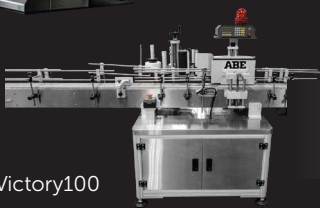

LabelMax90

Victory100

AutoPak

CraftCan15
(Upgrade to 35cpm)

CraftCan35

CraftCan Duo8
(Upgrade to 90cpm)

CraftCan Duo16

	Watermark	Watermark	Watermark	Watermark
	Watermark	Watermark	Watermark	Watermark
	Watermark	Watermark	Watermark	Watermark
	Watermark	Watermark	Watermark	Watermark
	Watermark	Watermark	Watermark	Watermark
	Watermark	Watermark	Watermark	Watermark
	Watermark	Watermark	Watermark	Watermark
	Watermark	Watermark	Watermark	Watermark
	Watermark	Watermark	Watermark	Watermark
	Watermark	Watermark	Watermark	Watermark